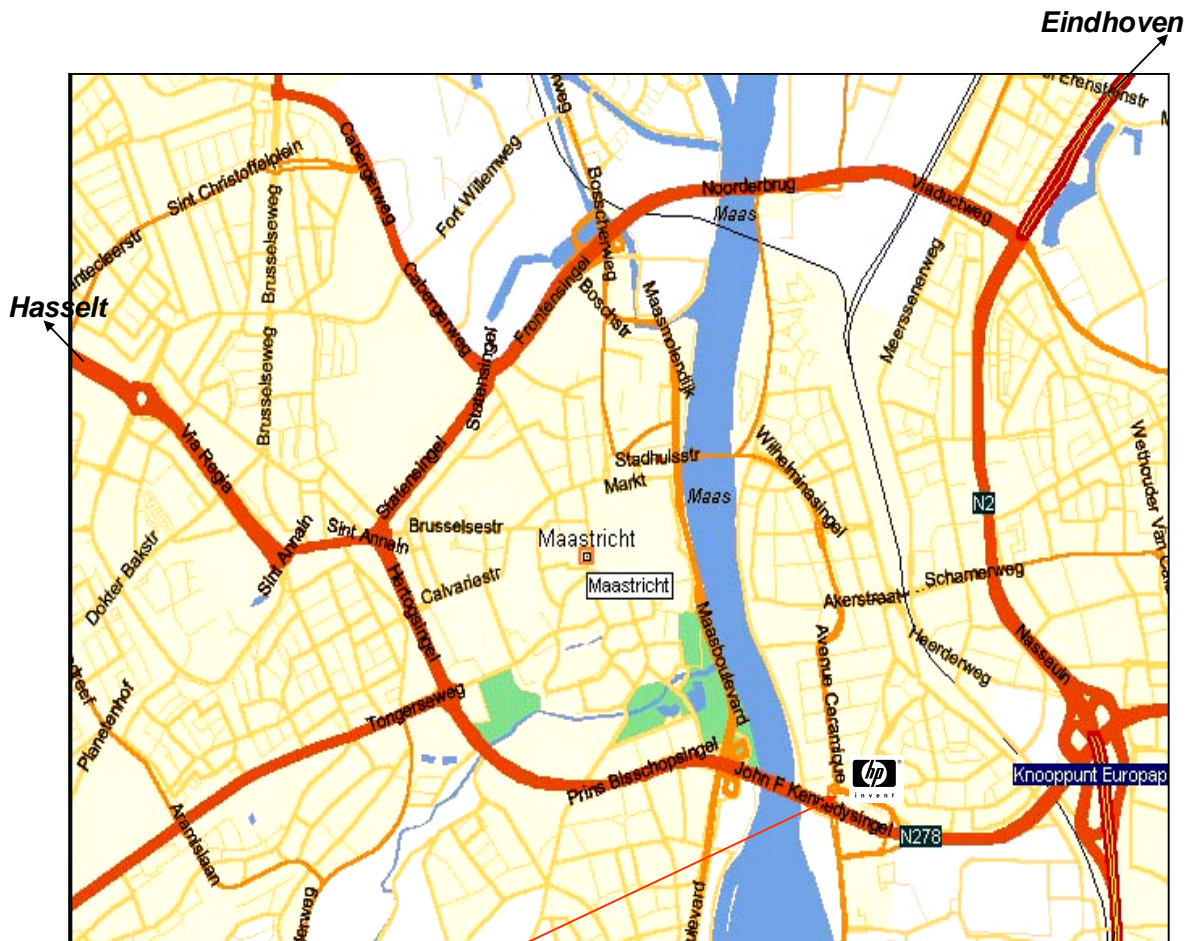

GETTING TO
Hewlett-Packard Indigo BV
Training Center
Limburglaan 5
6221 SH Maastricht
Tel.: +31 (0)43 356 5910

FROM BRUSSELS

From Brussels follow the signs for Liège/Luik (E40).
Just outside Liège, follow the signs for Maastricht (25/A2).
Entering Maastricht from Liège at Europaplein, follow the sign for Centrum (N278).
Take the exit for "wijk 21" (so you do not cross the river).
Follow the road and get into the parking area at approximately 500 meters on the left-hand side.
You will see our black building on your left side.

FROM AACHEN or EINDHOVEN

Entering Maastricht from the North (A2) go straight on follow the signs Liège/Luik.
After the fifth set of traffic lights take the exit "Centrum".
Take the first exit for "wijk 21" (so do not cross the river).
Follow the road and get into the parking area at approximately 500 meters on the left-hand side.
You will see our black building on your left side.